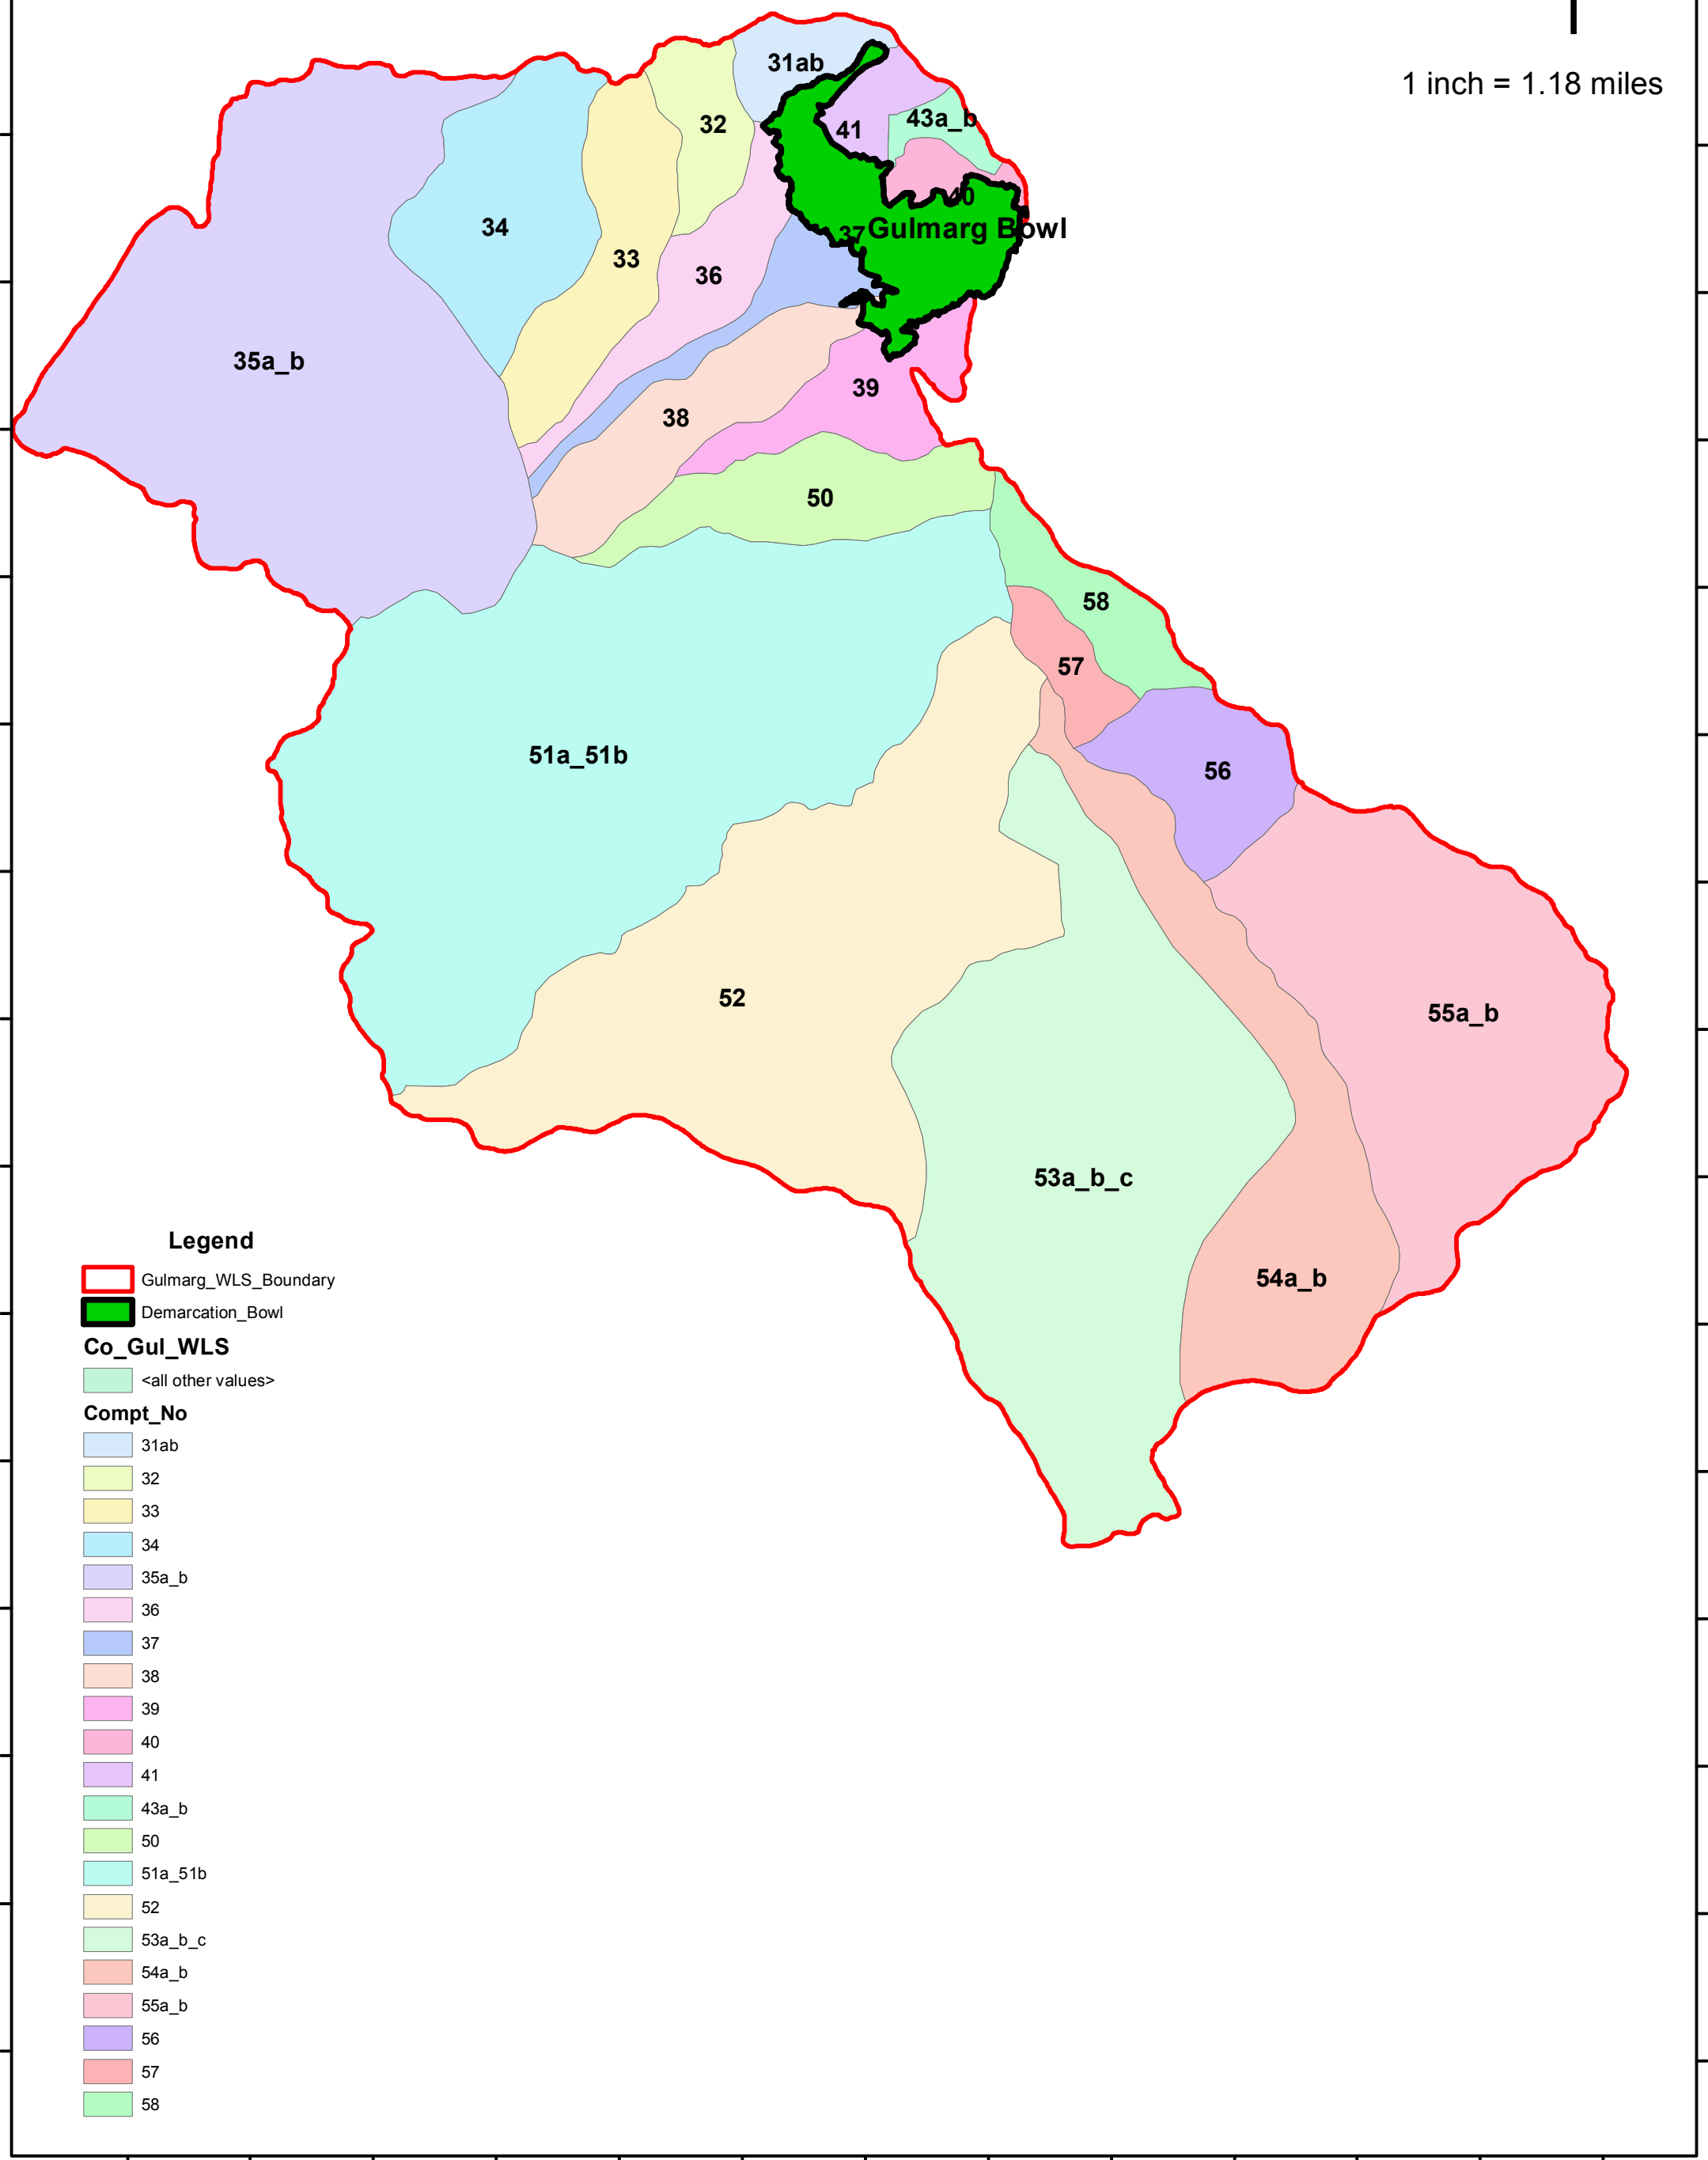

Map of Gulmarg Wildlife Sanctuary showing Forest Compartments

1 inch = 1.18 miles

Legend

 Gulmarg_WLS_Boundary

 Demarcation_Bowl

Co_Gul_WLS

 <all other values>

Compt_No

 31ab

 32

 33

 34

 35a_b

 36

 37

 38

 39

 40

 41

 43a_b

 50

 51a_51b

 52

 53a_b_c

 54a_b

 55a_b

 56

 57

 58